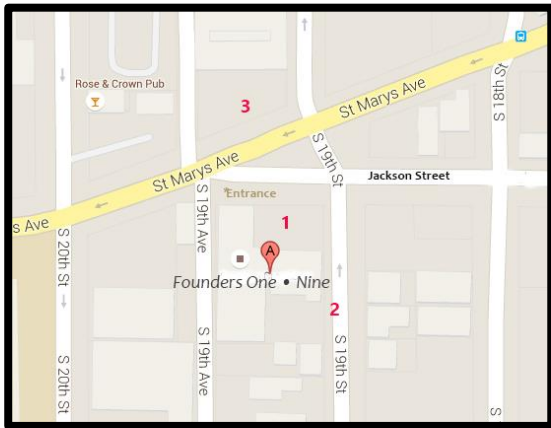

FOUNDERS ONE • NINE

An Urban Chic Event Space

1915 Jackson Street
Omaha, NE 68102
(402) 558 -3272

Driving Directions:

Take Leavenworth Street East toward 19th Street

Turn Left on 19th Street and Head North

Location is on your Left on the corner of 19th and Jackson Streets

Parking: *(Numbers as seen on map above)*

1. Surface lot at 1915 Jackson Street [Enter from 19th Street]
2. Metered Parking on Surface Streets [19th St., 19th Ave., Jackson St.]
3. Parking Lot Directly North of Founders One • Nine Main Entrance